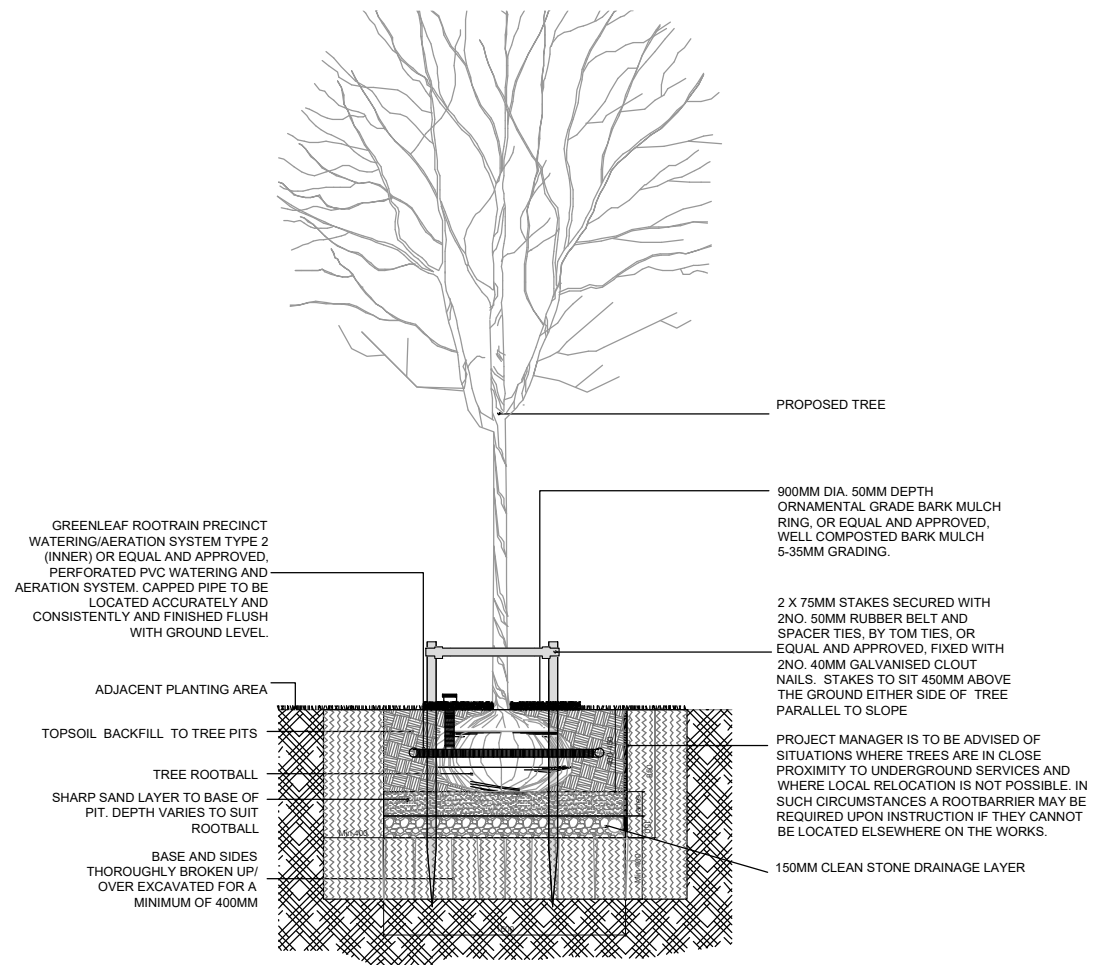

GENERAL NOTES -
 ** Do not scale from this drawing
 ** Use figured dimensions only
 © This drawing is copyright. No part of this document may be re-produced or transmitted in any form or stored in any retrieval system from the copyright holder, except as agreed for use on a project, for which the document was originally issued.

TREE PLANTING IN SOFTSCAPE DETAIL
 SCALE 1 : 50

MULTI STEM TREE PLANTING IN SOFTSCAPE DETAIL
 SCALE 1 : 50

FEATHERED TREE PLANTING DETAIL (girth < 14cm)
 SCALE 1 : 50

TYPICAL SHRUB PLANTING WITHIN CONSERVATION KERBING
 SCALE 1:50

PLANNING

Rev	Initial	Date	Revision Description

	29 Merrion Square, D02RW64 +353 (0) 1 253 0220 info@dwyne.ie			
	CLIENT	PROPITEER	SCALE @ A1: SCALE @ A3: 1:50	PAPER SIZE A3
	PROJECT	PROPOSED DEVELOPMENT AT MONASTERY ROAD CLONDALKIN, CO.DUBLIN	DRAWN BY: JMC CHECKED BY: JMC	JOB NO. 513-002
	DWG. TITLE	SOFT LANDSCAPE DETAILS - GROUND FLOOR	DATE: 06/09/22 REVISION:	DRWG NO. 513-002-PL-612