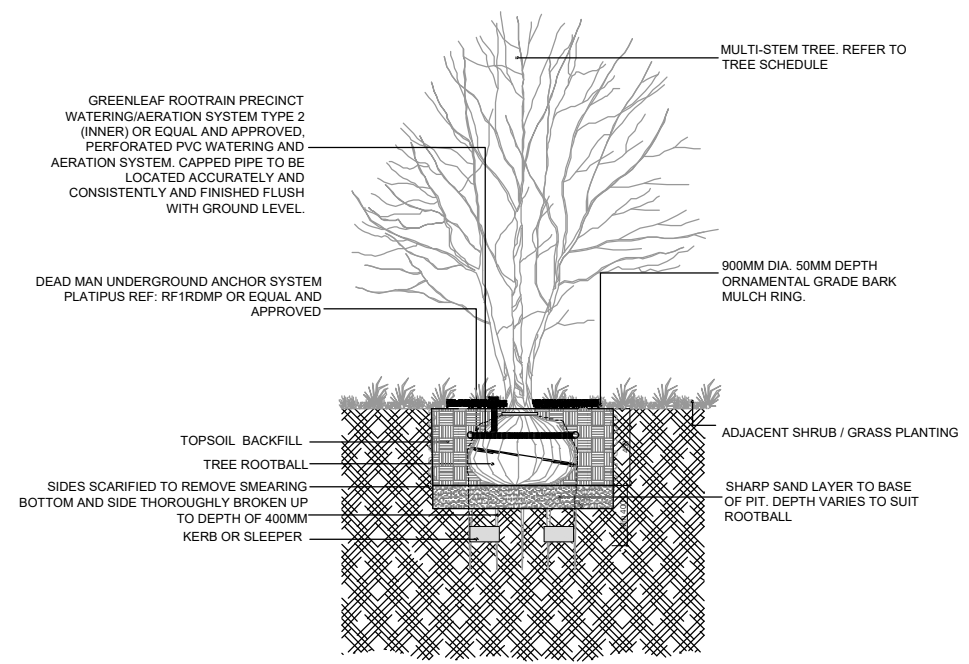

GENERAL NOTES -
 ** Do not scale from this drawing
 ** Use figured dimensions only
 © This drawing is copyright. No part of this document may be re-produced or transmitted in any form or stored in any retrieval system from the copyright holder, except as agreed for use on a project, for which the document was originally issued.

TREE PLANTING IN SOFTSCAPE DETAIL
 SCALE 1 : 50

MULTI STEM TREE PLANTING IN SOFTSCAPE DETAIL
 SCALE 1 : 50

FEATHERED TREE PLANTING DETAIL (girth < 14cm)
 SCALE 1 : 50

TYPICAL SHRUB PLANTING WITHIN CONSERVATION KERBING
 SCALE 1:50

PLANNING

Rev	Initial	Date	Revision Description

	29 Merrion Square, D02RW64 +353 (0) 1 253 0220 info@dwyne.ie			
	CLIENT	PROPITEER	SCALE @ A1: SCALE @ A3: 1:50	PAPER SIZE A3
	PROJECT	PROPOSED DEVELOPMENT AT MONASTERY ROAD CLONDALKIN, CO.DUBLIN	DRAWN BY: JMC CHECKED BY: JMC	JOB NO. 513-002
	DWG. TITLE	SOFT LANDSCAPE DETAILS - GROUND FLOOR	DATE: 06/09/22 REVISION:	DRWG NO. 513-002-PL-612