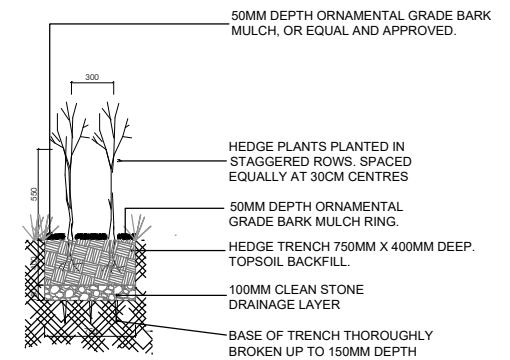

TREE PLANTING IN SOFTSCAPE DETAIL
 SCALE 1 : 50

MULTI STEM TREE PLANTING IN SOFTSCAPE DETAIL
 SCALE 1 : 50

FEATHERED TREE PLANTING DETAIL (girth < 14cm)
 SCALE 1 : 50

TYPICAL SHRUB PLANTING WITHIN CONSERVATION KERBING
 SCALE 1:50