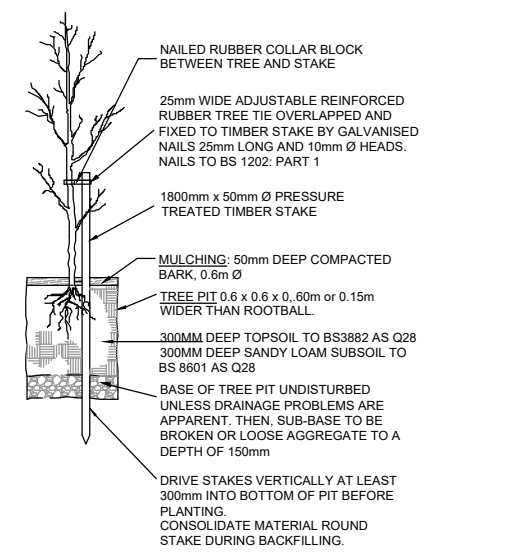

GENERAL NOTES -
 ** Do not scale from this drawing
 ** Use figured dimensions only
 © This drawing is copyright. No part of this document may be re-produced or transmitted in any form or stored in any retrieval system from the copyright holder, except as agreed for use on a project, for which the document was originally issued.

TREE PLANTING IN SOFTSCAPE DETAIL
 SCALE 1 : 50

MULTI STEM TREE PLANTING IN SOFTSCAPE DETAIL
 SCALE 1 : 50

FEATHERED TREE PLANTING DETAIL (girth < 14cm)
 SCALE 1 : 50

TYPICAL SHRUB PLANTING WITHIN CONSERVATION KERBING
 SCALE 1:50