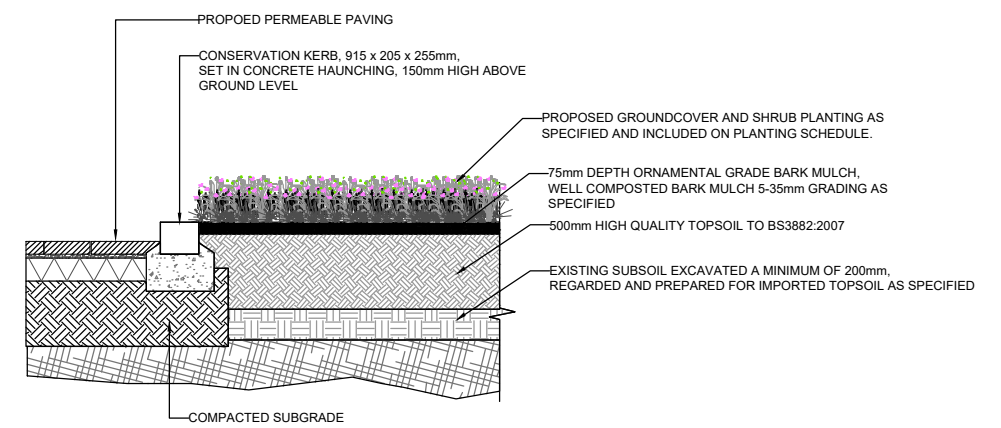

TREE PLANTING IN SOFTSCAPE DETAIL
 SCALE 1 : 50

MULTI STEM TREE PLANTING IN SOFTSCAPE DETAIL
 SCALE 1 : 50

FEATHERED TREE PLANTING DETAIL (girth < 14cm)
 SCALE 1 : 50

TYPICAL SHRUB PLANTING WITHIN CONSERVATION KERBING
 SCALE 1:50